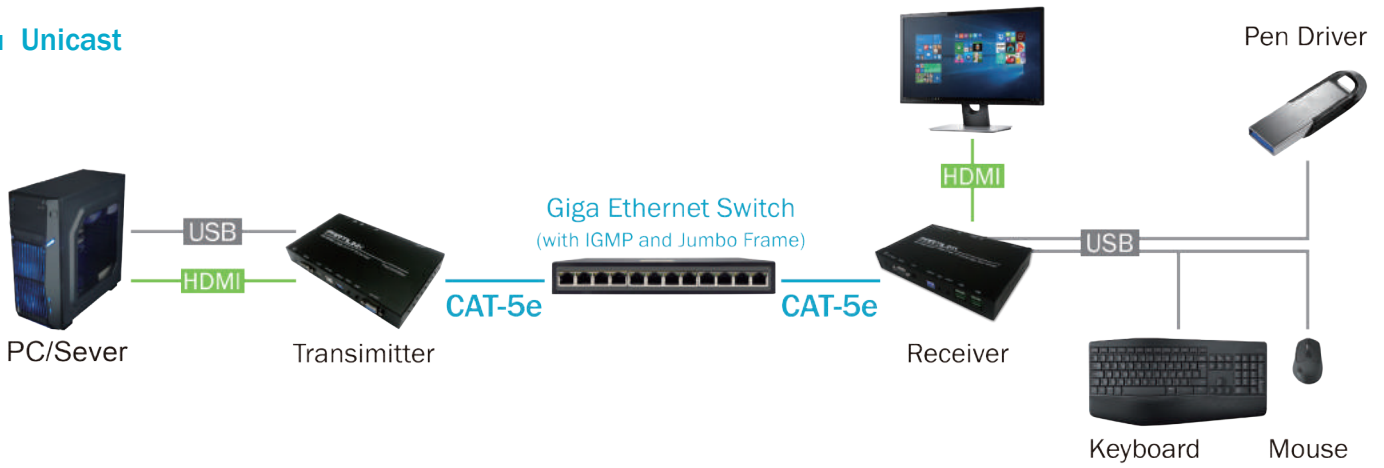

APPLICATION

- Unicast, point to point extension
- Multicast, point to multi points or multi points to multi points extension
- Screen wall installation

■ Unicast