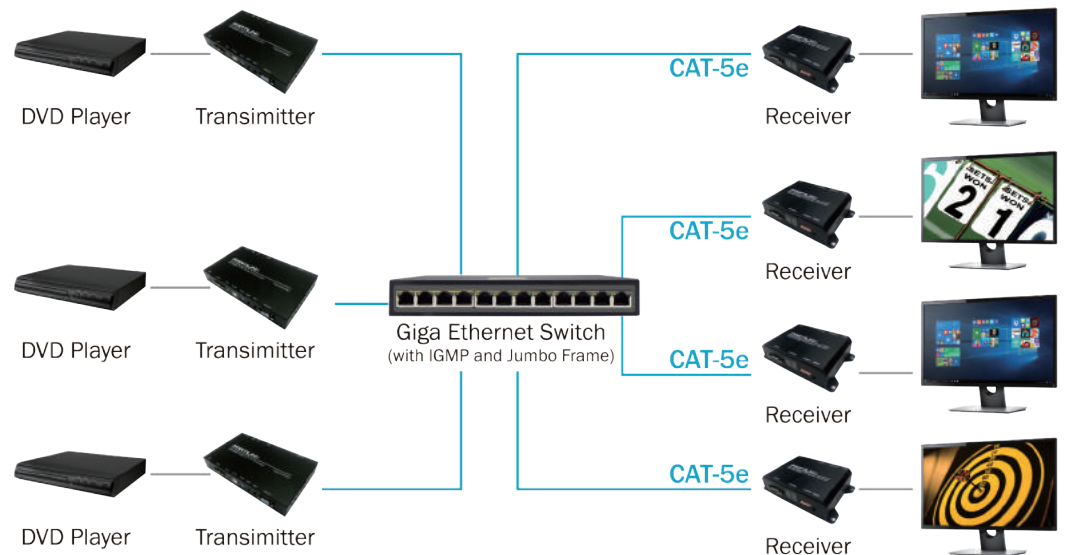

4K UHD HDMI / USB EXTENDER OVER IP

P4K-HRSL4E1 / P4K-LHRS1E4

P4K-HRSL4E1-P / P4K-LHRS1E4-P (PoE)

OVERVIEW

The Partilink 4K UHD HDMI / USB over IP Extender is composed of transmitter and receiver to extend HDMI, USB, RS232, and IR over IP via CATx cable and Gigabite Ethernet switch. It can be applied for point to point uni-cat, point to multi-point or multi-point to multi-point multi-cast and video wall. Easy installation with networking Giga Ethernet switch and CAT-5e cable for building up the extension or broadcast system.

FEATURES

- 4K UHD HDMI over IP extension
- USB 2.0 over IP extension
- RS-232 bi-directional extension
- 4 bits DIP switch for 16 stream channel selection
- HDCP 1.4 compliant and Blu-Ray ready
- Two way IR extension
- Output video rotation
- Output video partial enlargement
- Automatic EDID configuration
- Networking environment under Giga Ethernet switch and CAT-5e cable
- Point to point extension, unicast, multicast and video wall system
- Point to point extension via CAT-5e cable without Ethernet switch up to 100M
- Ethernet webpage management
- RS-232 serial control command management
- P4K-HRSL4E1-P / P4K-LHRS1E4-P supports power over Ethernet

APPLICATION

- Unicast, point to point extension
- Multicast, point to multi points or multi points to multi points extension
- Screen wall installation

■ Unicast

■ Multicast

a. Video Distribution

b. Matrix Distribution