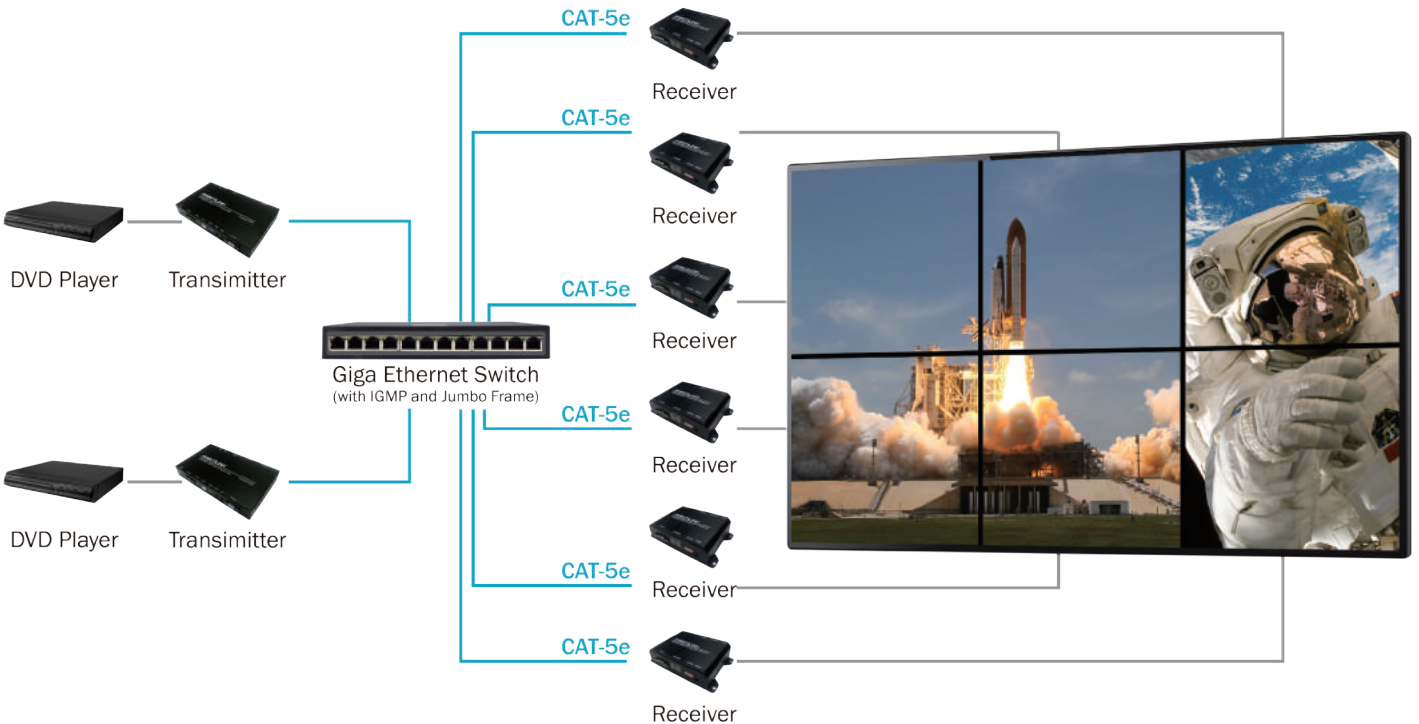

■ Video wall