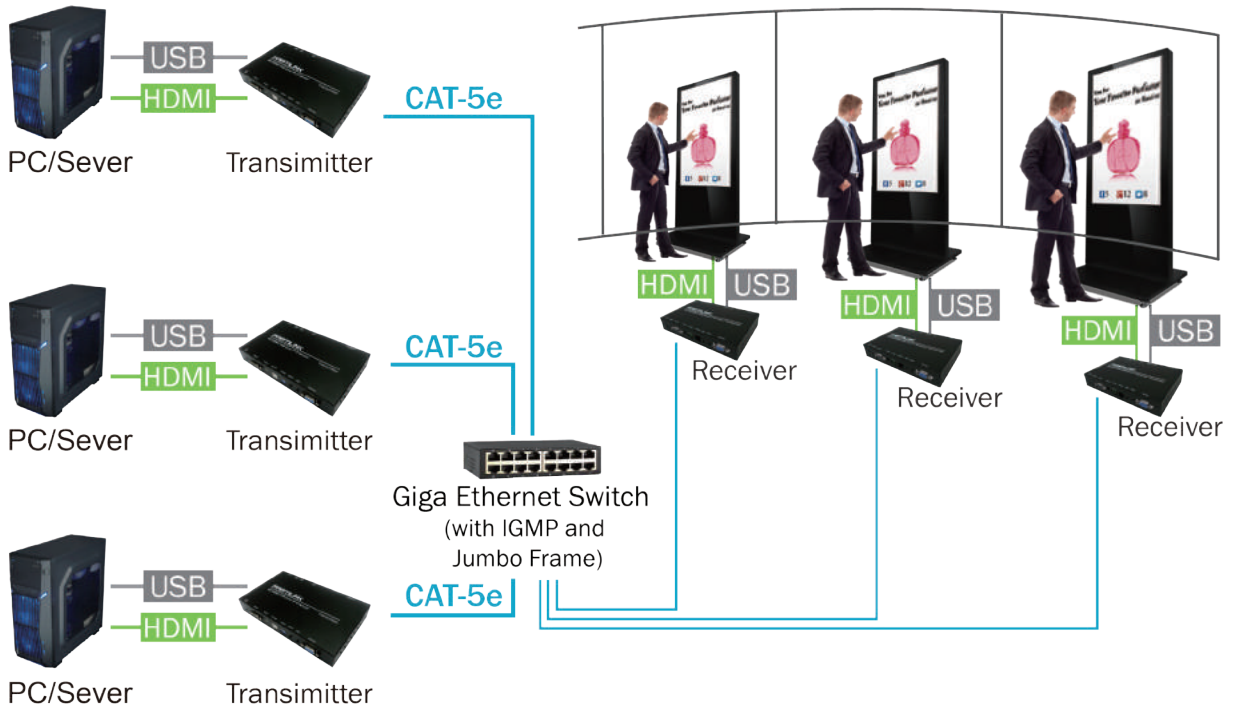

c. Billboard & Kiosk, PC to HDMI and USB Interactive Monitor