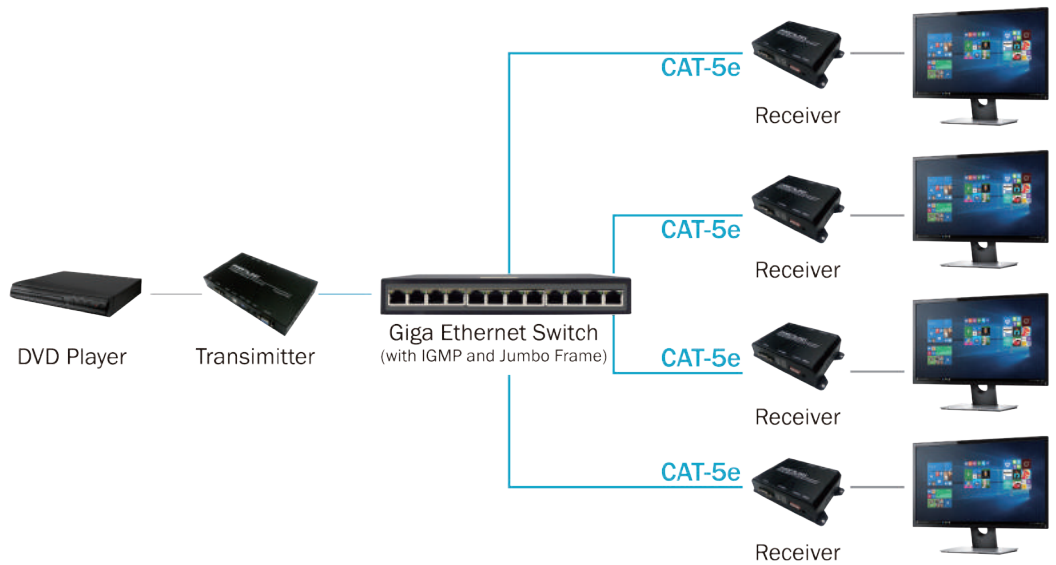

4K UHD HDMI / USB EXTENDER OVER IP

P4K-HRSL4E1 / P4K-LHRS1E4

P4K-HRSL4E1-P / P4K-LHRS1E4-P (PoE)

OVERVIEW

The Partilink 4K UHD HDMI / USB over IP Extender is composed of transmitter and receiver to extend HDMI, USB, RS232, and IR over IP via CATx cable and Gigabite Ethernet switch. It can be applied for point to point uni-cat, point to multi-point or multi-point to multi-point multi-cast and video wall. Easy installation with networking Giga Ethernet switch and CAT-5e cable for building up the extension or broadcast system.

FEATURES

- 4K UHD HDMI over IP extension
- USB 2.0 over IP extension
- RS-232 bi-directional extension
- 4 bits DIP switch for 16 stream channel selection
- HDCP 1.4 compliant and Blu-Ray ready
- Two way IR extension
- Output video rotation
- Output video partial enlargement
- Automatic EDID configuration
- Networking environment under Giga Ethernet switch and CAT-5e cable
- Point to point extension, unicast, multicast and video wall system
- Point to point extension via CAT-5e cable without Ethernet switch up to 100M
- Ethernet webpage management
- RS-232 serial control command management
- P4K-HRSL4E1-P / P4K-LHRS1E4-P supports power over Ethernet

APPLICATION

- Unicast, point to point extension
- Multicast, point to multi points or multi points to multi points extension
- Screen wall installation

■ Unicast

■ Multicast

a. Video Distribution

b. Matrix Distribution