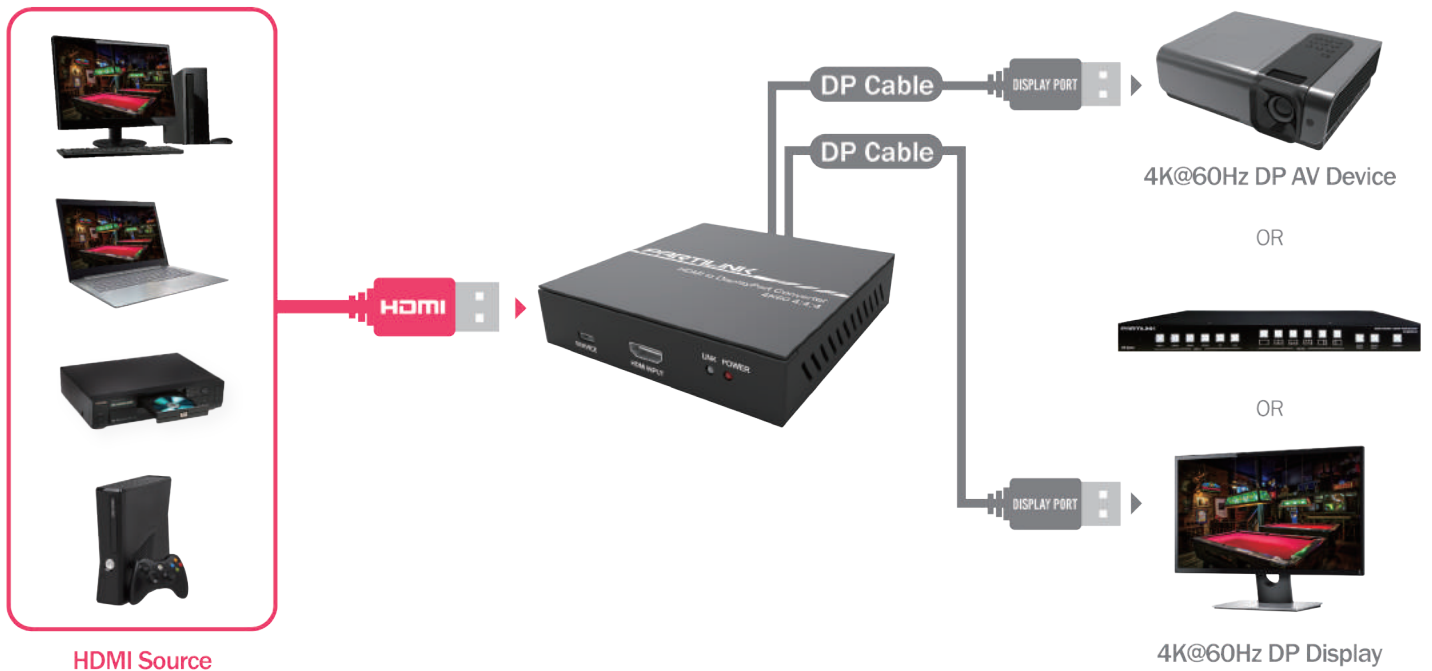

# HDMI2.0 to DP1.2 CONVERTER

P4K2-H1D2

## OVERVIEW

P4K2-H1D2 is a HDMI 2.0 to DisplayPort 1.2a converter which provides 1 HDMI input and 2 DisplayPort outputs. It supports resolution up to 4Kx2K@60 4:4:4 color sampling. Beside the converter function, it can be taken as a HDMI to DP 1x2 splitter

## FEATURES

- DisplayPort 1.2a & HDMI 2.0 compliant
- HDMI input supports video bandwidth up to 18Gbps.
- HDCP 1.4 / 2.2
- DisplayPort output supports link rate RBR/HBR/HBR2
- Resolution up to 4Kx2K@60 4:4:4 8bits
- Stereo audio
- Firmware upgrade via USB port

## SPECIFICATION

MODEL NO.	P4K2-H1D2
INPUT INTERFACE	1 x HDMI Type A female Resolution 3840 x 2160/ 4096 x 2160 @60Hz YUV 4:4:4
OUTPUT INTERFACE	2 x DisplayPort female Resolution 3840 x 2160/ 4096 x 2160 @60Hz YUV 4:4:4
AUDIO	Stereo, 32k~192kHz sampling rate
POWER	DC 12V/2A, locking barrel connector
ENVIRONMENT	Operating temperature 0~45 °C Operating humidity 20~90% Storage temperature -20~60 °C
DIMENSION	108 x 114 x 24.6 mm (W x L x H)
WEIGHT	356 G